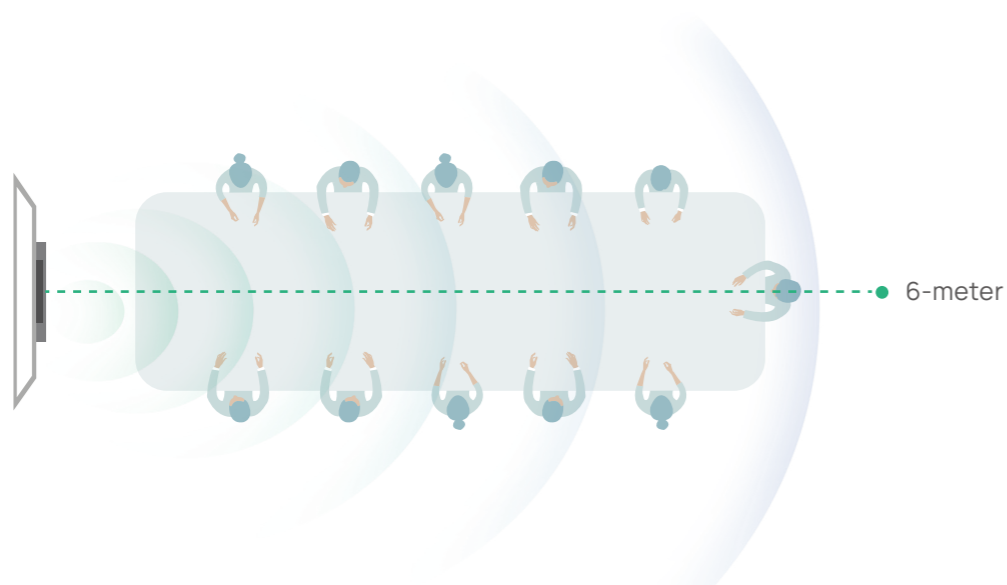

Speaker Tracking

Speaker Tracking frames a real-time close-up on the presenter, bringing a vivid face-to-face meeting experience and ensuring attendees are well-engaged.

Picture-in-Picture

Picture-in-picture shows the meeting room and the speaker at the same time, enabling users to keep an eye on who is talking even if the speaker is seated at the far end.

Multi-Focus Framing

It turns equal windows of multiple persons into a recombined meeting view, solving the problem of distractions due to an unclear background.

Smart Gallery (Zoom Only)

Smart gallery displays three video feeds, one panoramic view, and two individual view of the current and last active speaker. This allows to display the group more clearly to remote attendees.

IMMERSIVE VOICE IN EVERY CORNER

The built-in 8 MEMS microphone arrays and speaker in Yealink MeetingBar completely cover up to 6-meter medium-sized spaces. As the MeetingBar is equipped with a powerful independent audio processing unit, you can enjoy a worry-free, full-duplex voice experience with superior performance.