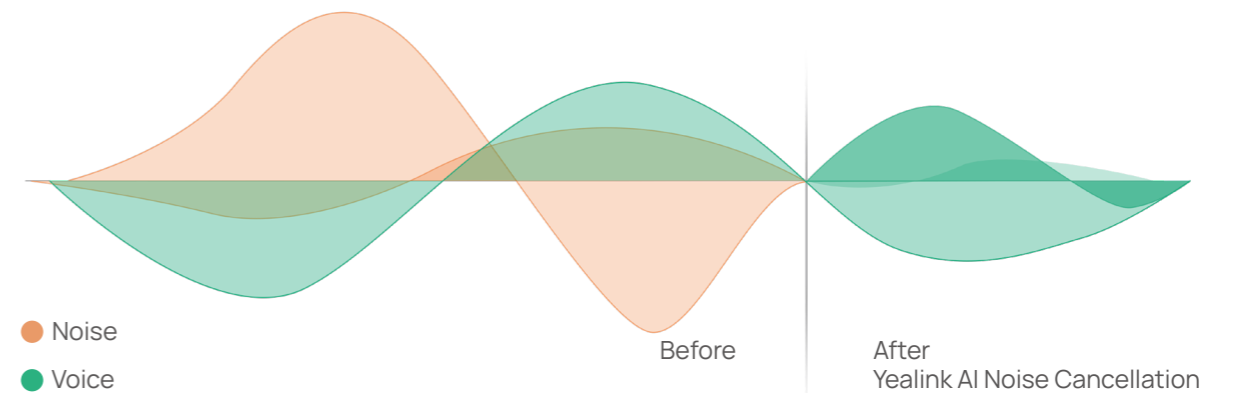

AI-BASED VOICE CLEAN UP ALL THE NOISE

Yealink enhanced AI noise cancellation makes the audio experience more brilliant. Leveraging a massive deep-learning sound database to reduce background noises, it is more about intelligent audio analysis than standard filtering of audio frequencies. The distracting keyboard clatter, mouse clicks, footsteps, and other ambient noises are smartly pared back, ensuring that users enjoy crystal-clear audio quality.