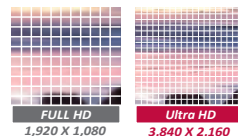

ACTIE:
De 75UM3C
en 75UH5C nu
scherp in prijs
verlaagd.

SPECIFICATIONS

75UH5C

- Brightness : 500cd/m2
- Bezel : 14.9mm Even Bezel
- Depth : 57.9mm (without logo/handle)
- Interface : DP / HDMI / DVI / RS232C / RJ45 / Pixel Sensor / SD Card / USB
- SuperSign W/C/N

75UM3C

- Brightness : 350cd/m2
- Bezel : 14.9 mm Even Bezel
- Depth : 39.7 mm (without logo/handle)
- Interface : DP / HDMI / DVI / RS232C / RJ45 / Pixel Sensor / SD Card / USB
- SuperSign W/C/N

KEY FEATURES

Ultra HD

Ultra HD Resolution (3840x2160)

Ultra HD Large screen delivers immersive viewing experience by 4 times higher definition picture quality than FHD.

High Efficiency Video Coding

Supports HEVC-based content which has the double data compression ratio than the H.264, so network traffic can be reduced by half